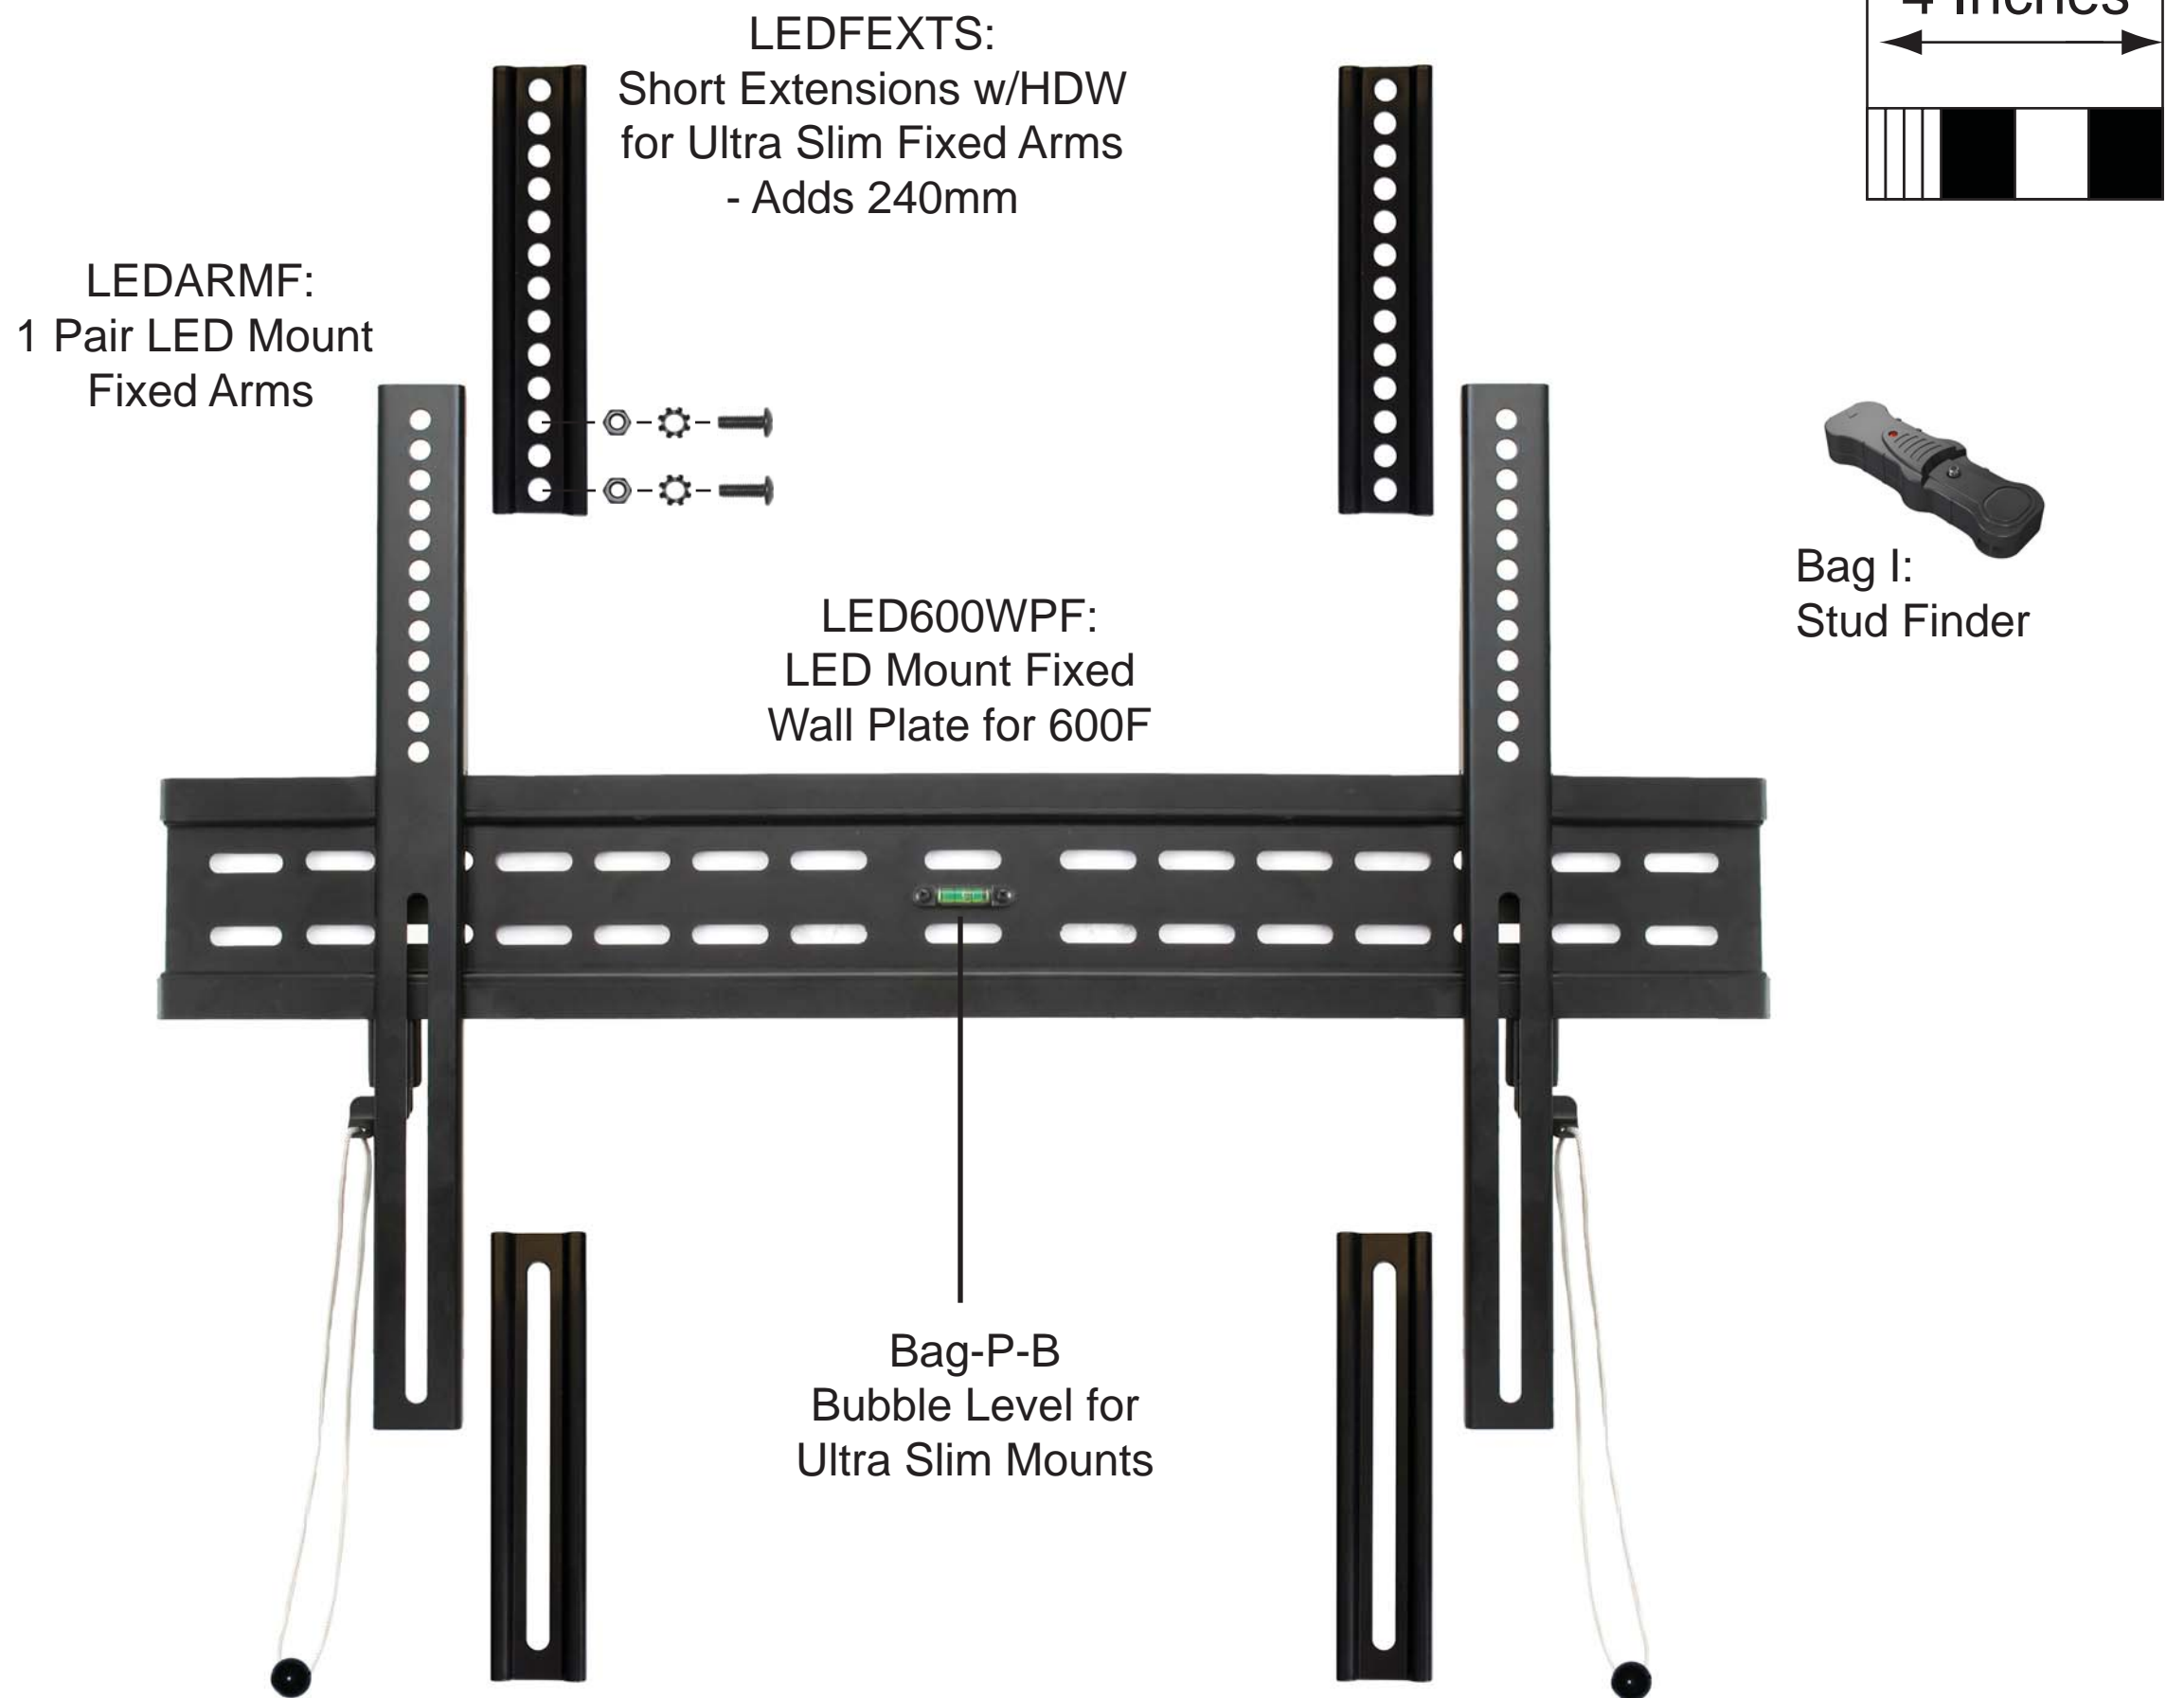

600F

LEDHDW: Complete Hardware Kit for Ultra Slim Mounts

<p>Bag-1-B: M4 Hardware</p> 	<p>Bag-2-B: M5 Hardware</p> 	<p>Bag-3-B: M6 Hardware</p> 	<p>Bag-4-B: M8 Hardware</p> 
<p>Bag-5-B: Washers and Spacers</p> 		<p>Bag-6-B: Wall Mounting Hardware</p> 