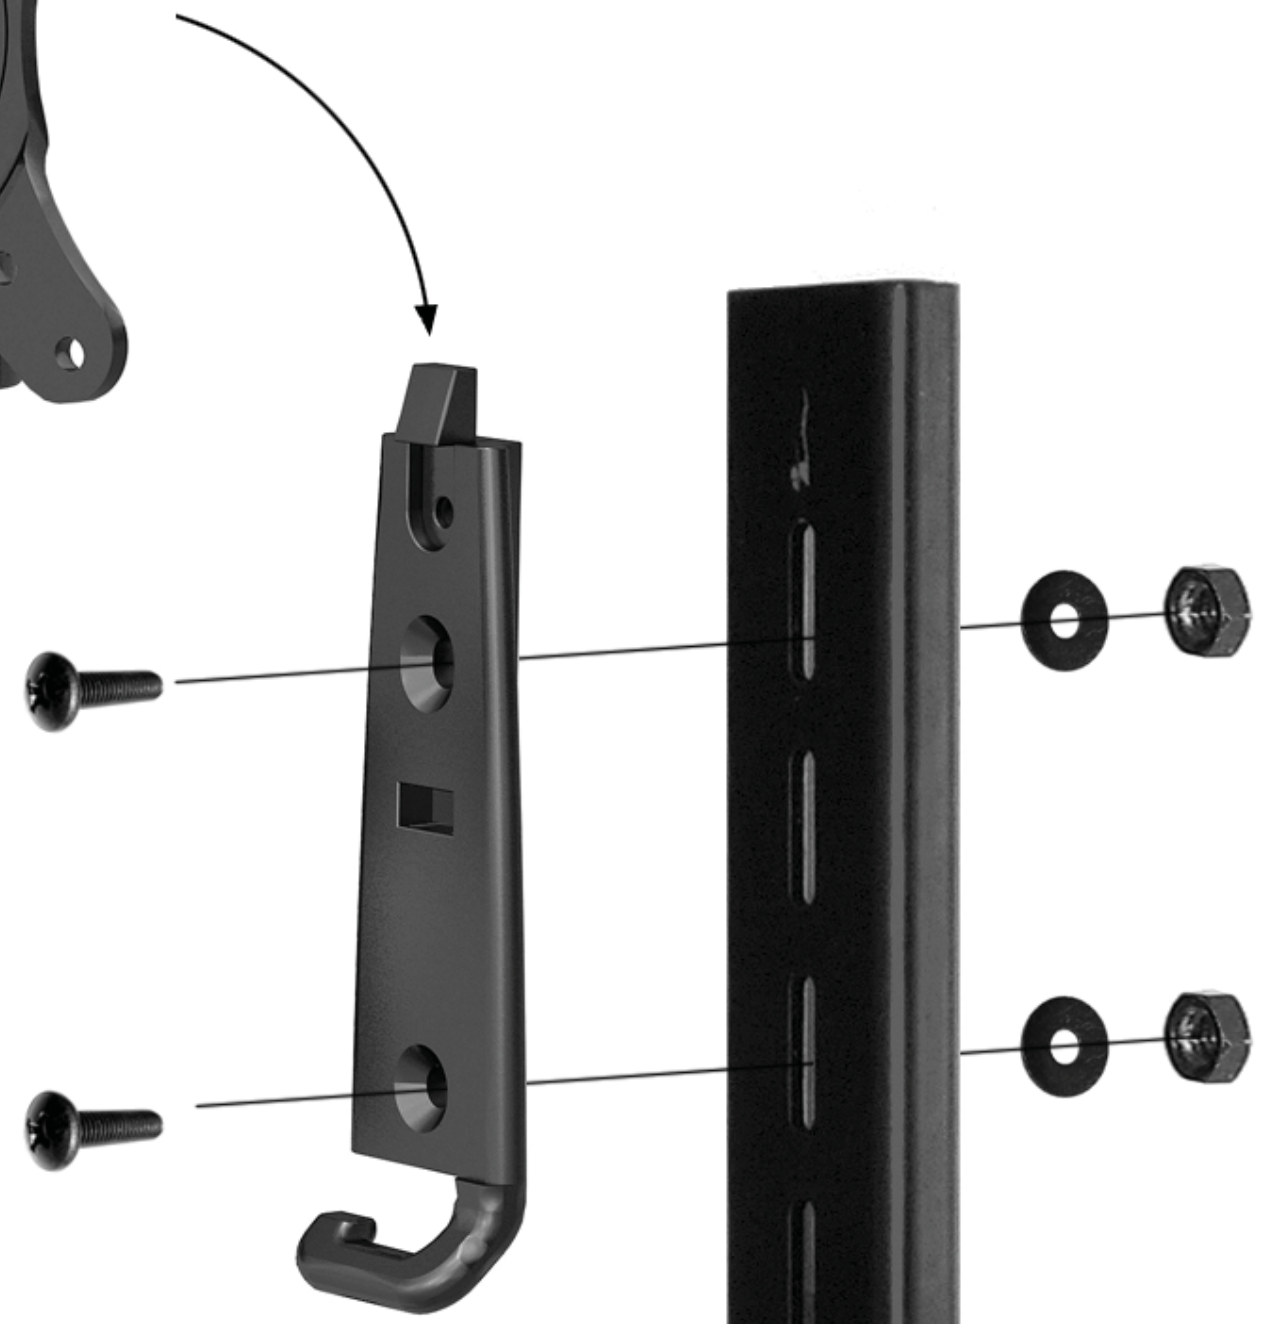

DCDSK30LP, LMDSK30LP

DC30LP

ELWP2B:
Small Single Stud
Wall Plate with 2
Screws in Black

DSKM-RK:
Repair Kit for all DSKM Desk Mounts