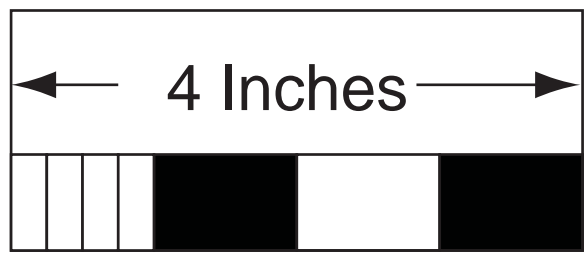

DCDSK30LP, LMDSK30LP

DC30LP

ELWP2B:
Small Single Stud
Wall Plate with 2
Screws in Black

DSKM-RK:
Repair Kit for all DSKM Desk Mounts