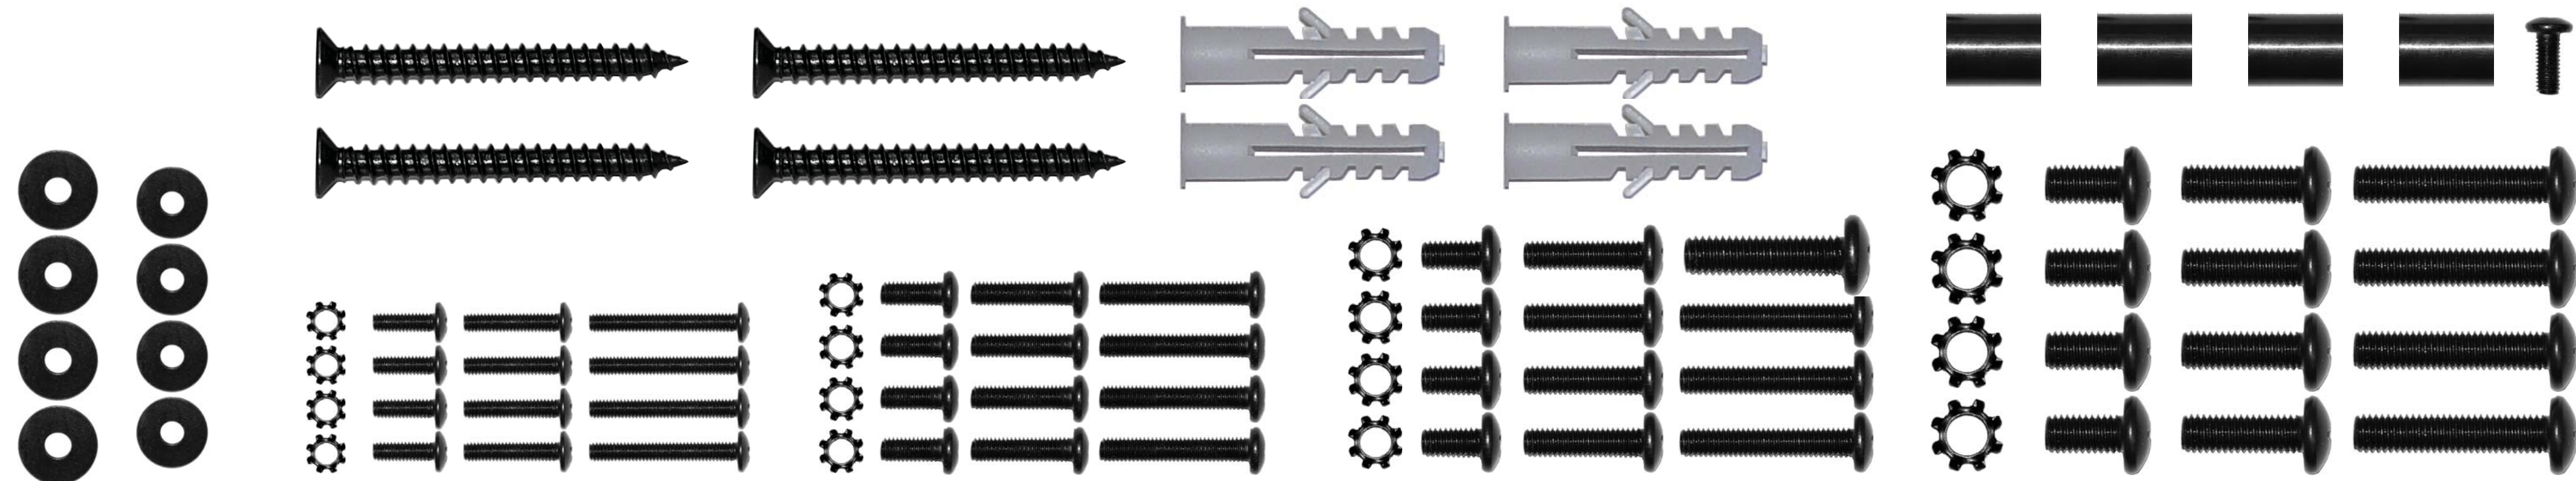

Bag-W-B

BTTRFLYSWV:
Swivel butterfly for the
single stud mount with
round disc -Black

Bag-W-B:

Joint Washers for
single stud mounts
(10 washers per bag)

Bag-CM2-B:
Bushing to
Butterfly

Bag-I:
Stud Finder

Bag-JM-1-B: Hardware for Medium Mounts

ELBA-2: 4 each of two Piece Bayonet Arm for Medium Single Stud Mount with hardware to connect the two arms plus hardware to attach to butterfly

BAYHW
Hardware for
single stud
bayonets