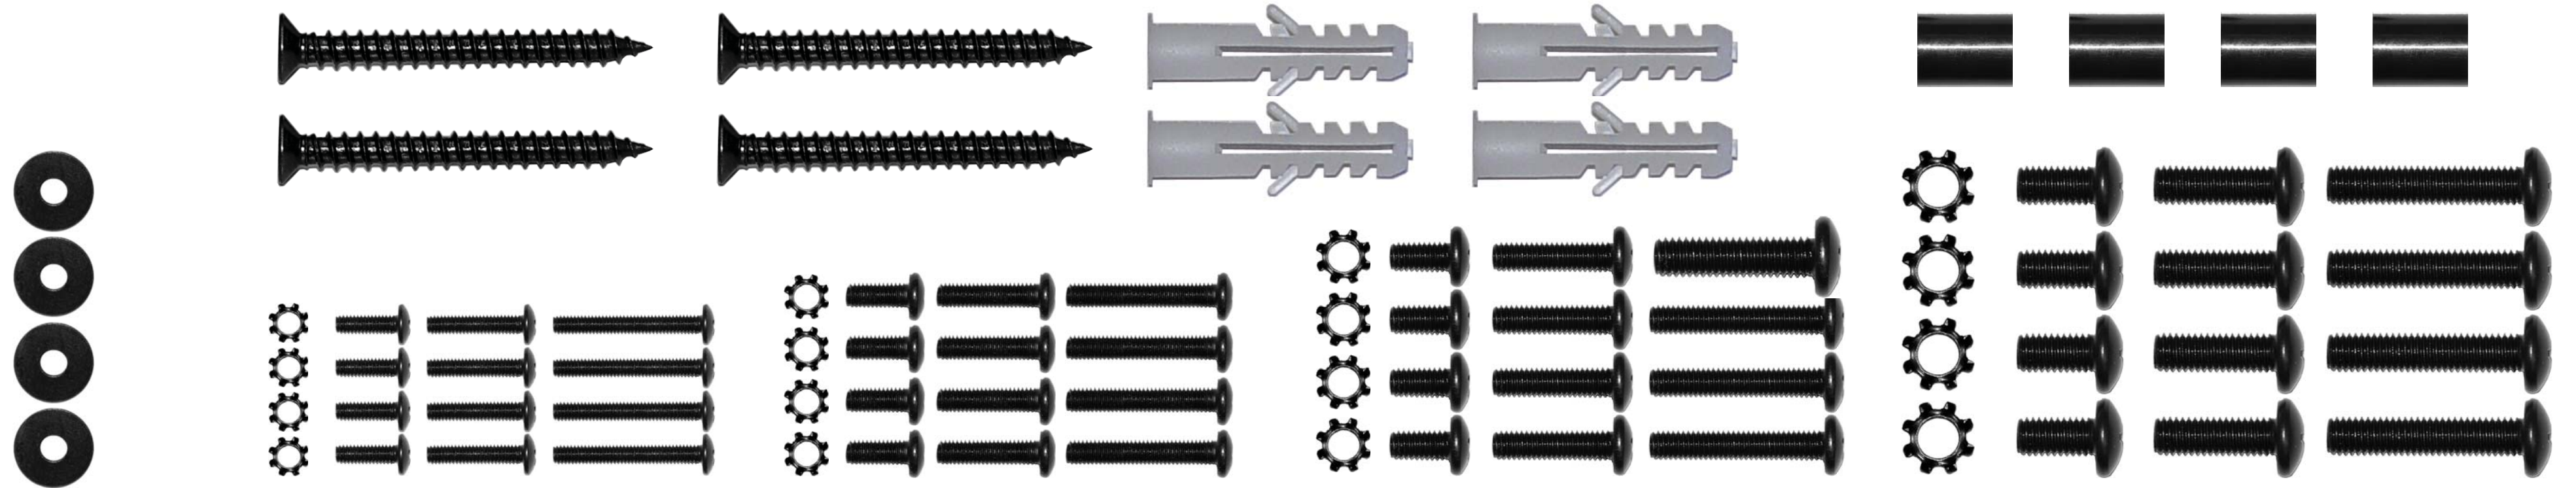

Bag-JM-1-B: Hardware for Medium Mounts

ELBA-2: 4 each of two Piece Bayonet Arm for Medium Single Stud Mount with hardware to connect the two arms plus hardware to attach to butterfly

BAYHW: Hardware for single stud bayonets