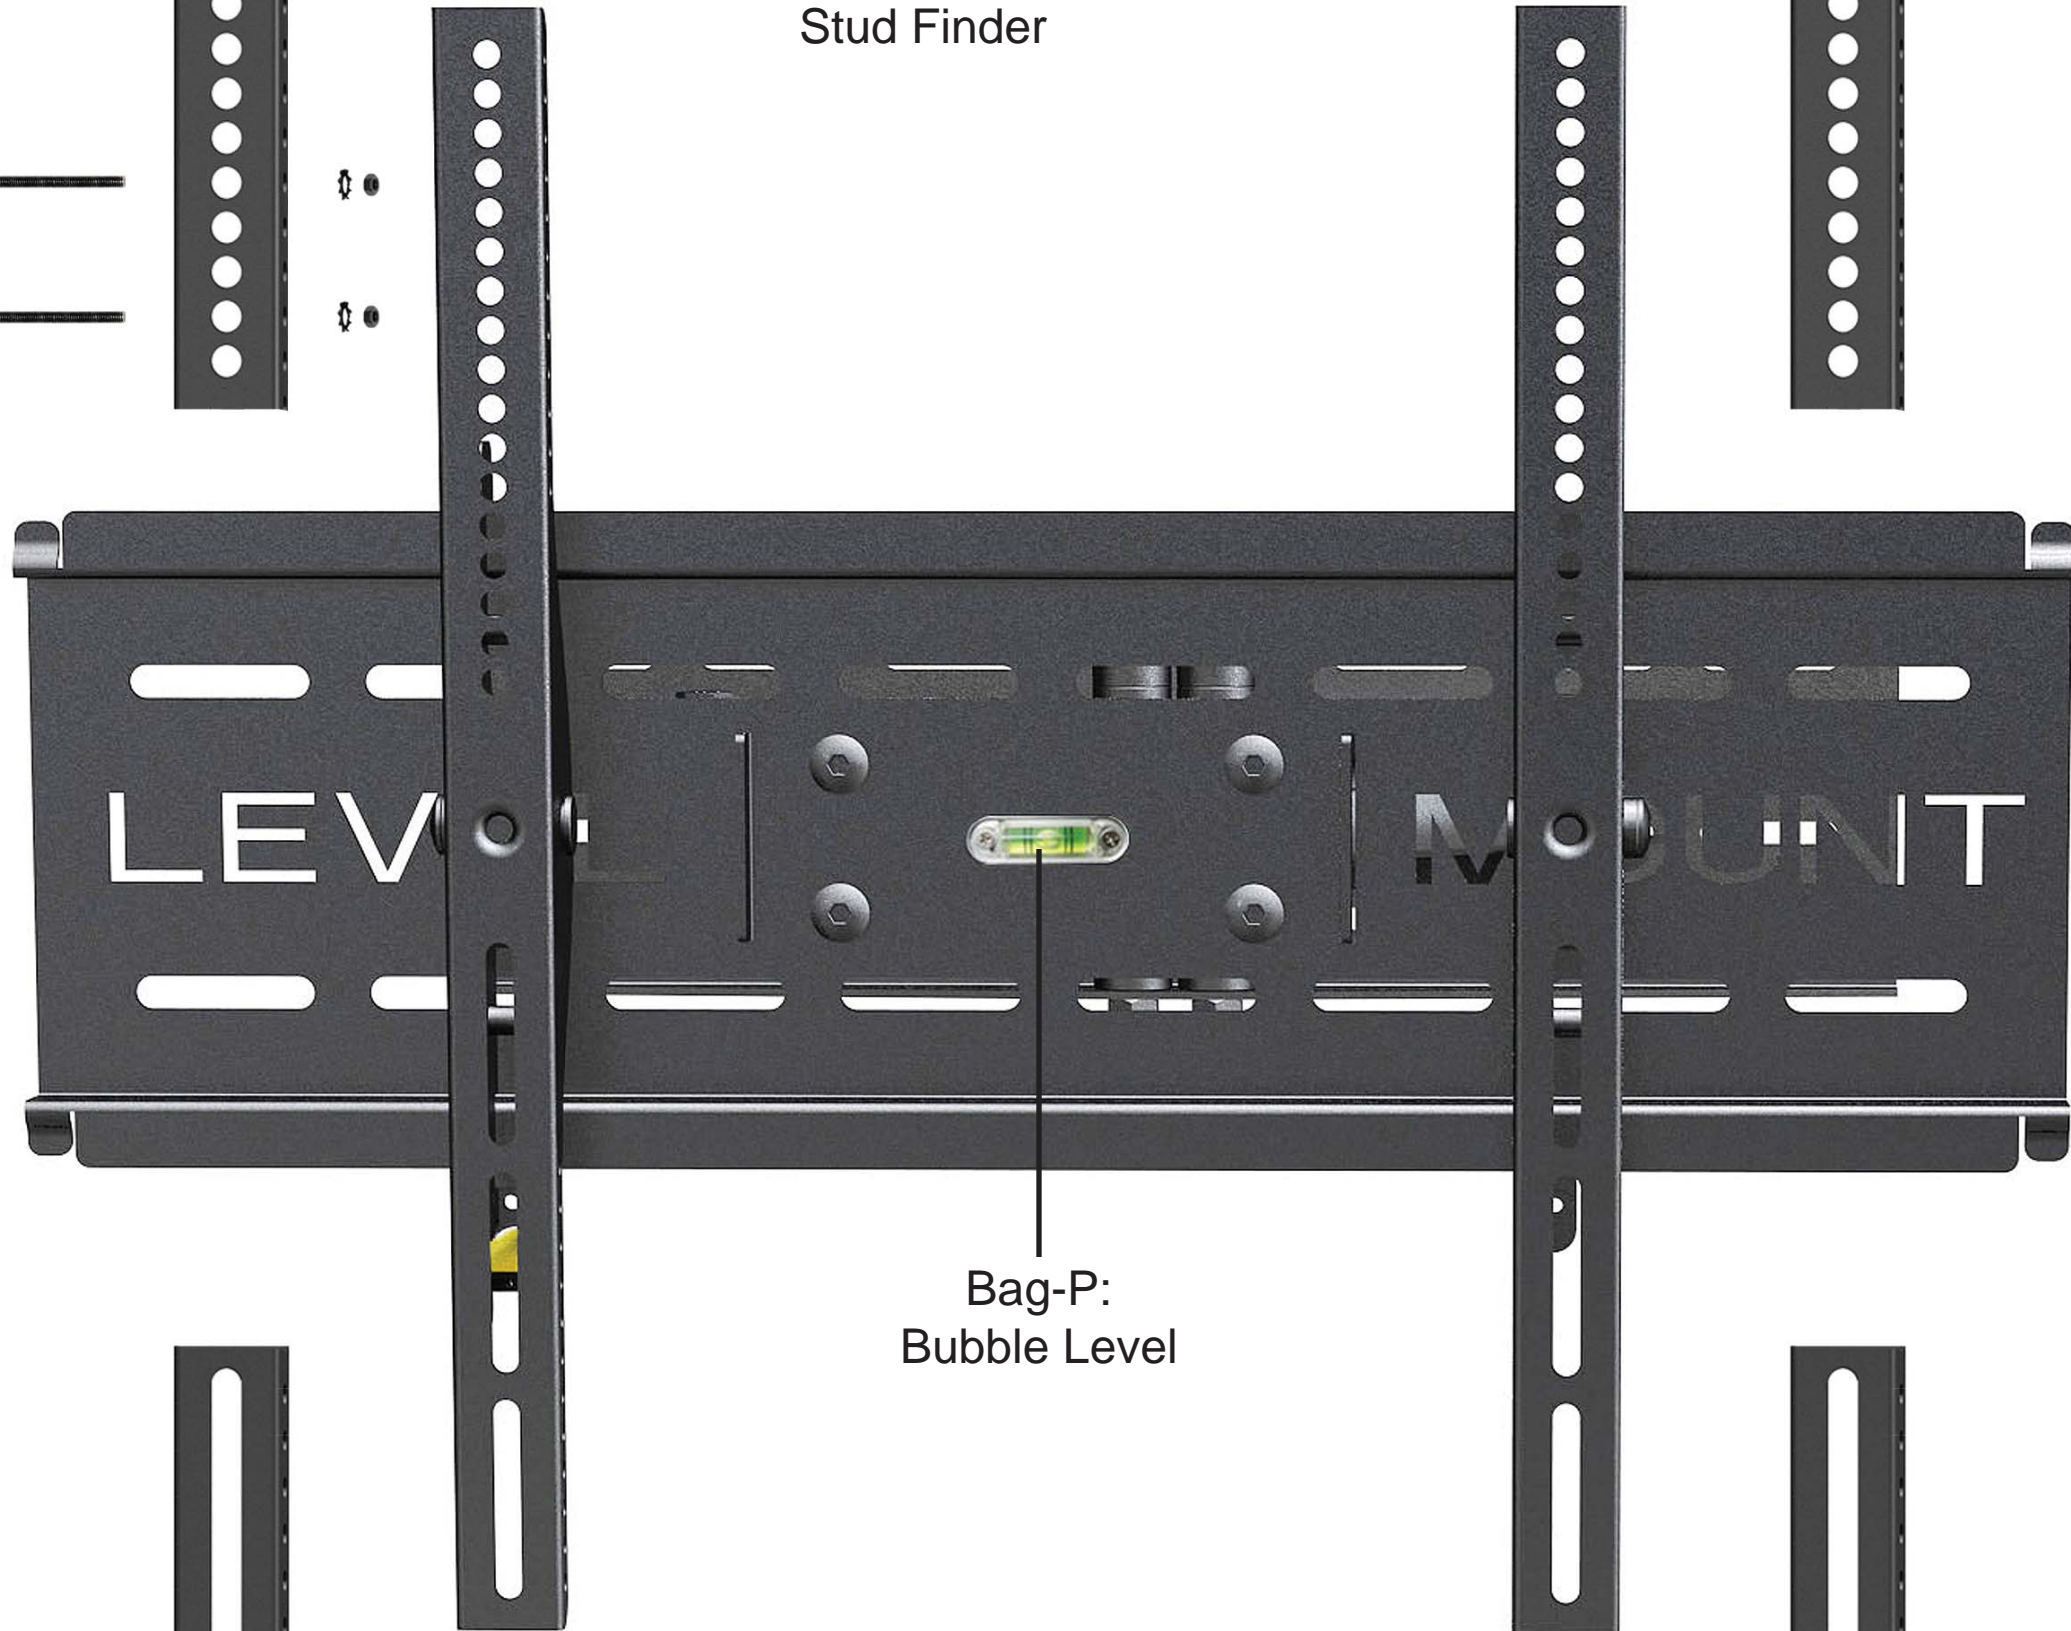

DC55MC, MC55, LM55MC

Bag-AA-B
4 Adapter Plates
with Hardware

PBARMX150:
Upper and Lower extension
for 1-1/2" wide brake arm
with hardware

Bag-I:
Stud Finder

PTARMTLT-B:
Tilt Arms with
Extensions,
pair - Black

Bag-7-B:
Black Extension
Arm Hardware

Bag-P:
Bubble Level

Bag-1-B: M4 Hardware
to attach arms to TV

Bag-2-B: M4 Hardware
to attach arms to TV

Bag-3-B: M4 Hardware
to attach arms to TV

Bag-4-B: M4 Hardware
to attach arms to TV

Bag-5-B: Spacers and
Washers

Bag-10-B: Hardware
to attach mount to wall

LGHEXW: Hex Wrench

ALLENWREN:
Allen Wrench