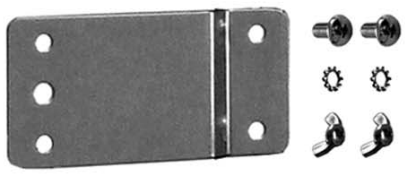

DC55MC, MC55, LM55MC

Bag-AA-B
4 Adapter Plates
with Hardware

PBARMX150:
Upper and Lower extension
for 1-1/2" wide brake arm
with hardware

Bag-I:
Stud Finder

PTARMTLT-B:
Tilt Arms with
Extensions,
pair - Black

Bag-7-B:
Black Extension
Arm Hardware

Bag-P:
Bubble Level

Bag-1-B: M4 Hardware
to attach arms to TV

Bag-2-B: M4 Hardware
to attach arms to TV

Bag-3-B: M4 Hardware
to attach arms to TV

Bag-4-B: M4 Hardware
to attach arms to TV

Bag-5-B: Spacers and
Washers

Bag-10-B: Hardware
to attach mount to wall

LGHEXW: Hex Wrench

ALLENWREN:
Allen Wrench