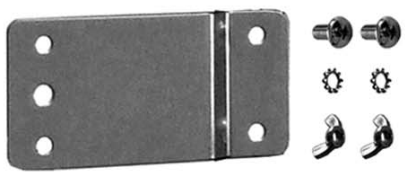

DC55MC, MC55, LM55MC

Bag-AA-B
4 Adapter Plates
with Hardware

PBARMX150:
Upper and Lower extension
for 1-1/2" wide brake arm
with hardware

Bag-I:
Stud Finder

PTARMTLT-B:
Tilt Arms with
Extensions,
pair - Black

Bag-7-B:
Black Extension
Arm Hardware

Bag-P:
Bubble Level

Bag-1-B: M4 Hardware
to attach arms to TV

Bag-2-B: M4 Hardware
to attach arms to TV

Bag-3-B: M4 Hardware
to attach arms to TV

Bag-4-B: M4 Hardware
to attach arms to TV