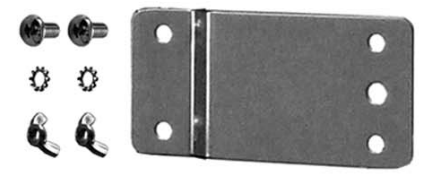

DC55MC, MC55, LM55MC

Bag-AA-B
4 Adapter Plates
with Hardware

PBARMX150:
Upper and Lower extension
for 1-1/2" wide brake arm
with hardware

Bag-I:
Stud Finder

PTARMTLT-B:
Tilt Arms with
Extensions,
pair - Black

Bag-7-B:
Black Extension
Arm Hardware

Bag-P:
Bubble Level

Bag-1-B: M4 Hardware
to attach arms to TV

Bag-2-B: M4 Hardware
to attach arms to TV

Bag-3-B: M4 Hardware
to attach arms to TV

Bag-4-B: M4 Hardware
to attach arms to TV