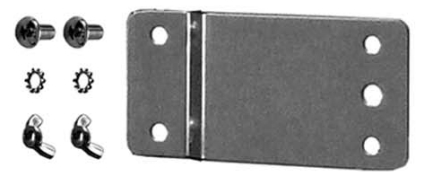

DC55MC, MC55, LM55MC

Bag-AA-B
4 Adapter Plates
with Hardware

PBARMX150:
Upper and Lower extension
for 1-1/2" wide brake arm
with hardware

Bag-I:
Stud Finder

PTARMTLT-B:
Tilt Arms with
Extensions,
pair - Black

Bag-7-B:
Black Extension
Arm Hardware

Bag-P:
Bubble Level

Bag-1-B: M4 Hardware
to attach arms to TV

Bag-2-B: M4 Hardware
to attach arms to TV

Bag-3-B: M4 Hardware
to attach arms to TV

Bag-4-B: M4 Hardware
to attach arms to TV