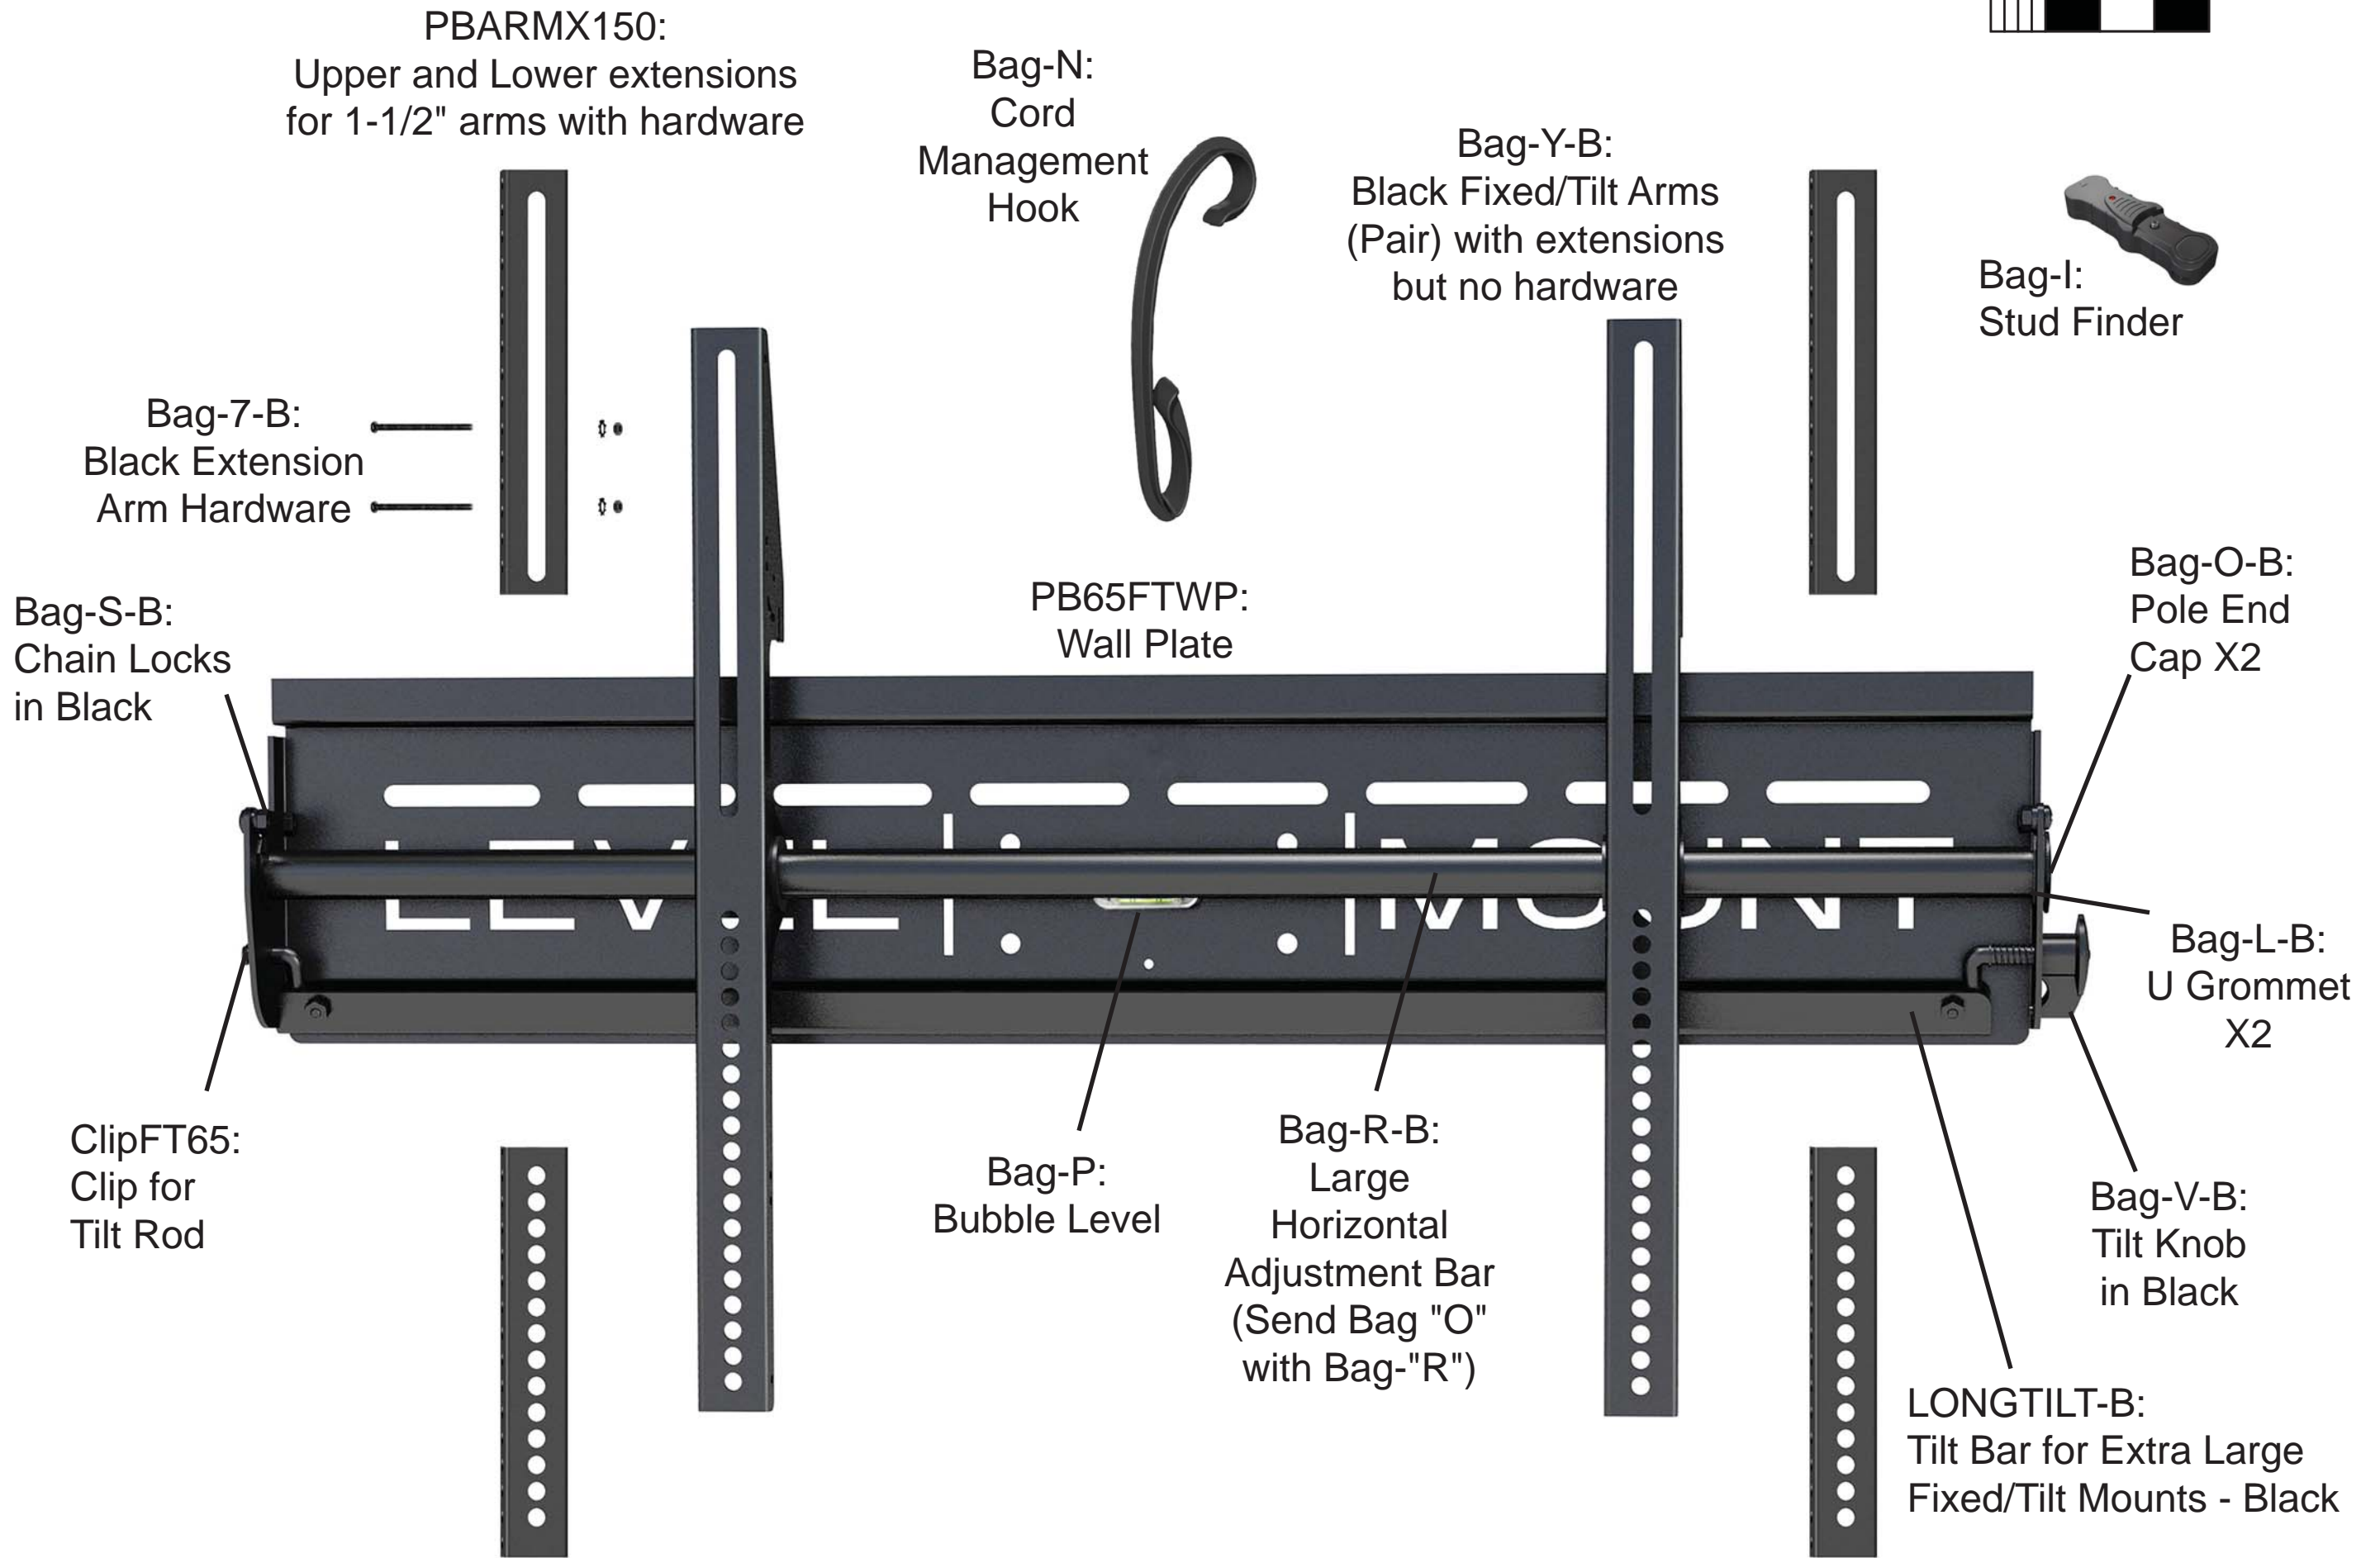

DC65FT, FT65-B, FT65B-CC, LM65FT, ELLCDP-07

Bag-1-B: M4 Hardware
to attach arms to TV

Bag-2-B: M5 Hardware
to attach arms to TV

Bag-3-B: M6 Hardware
to attach arms to TV

Bag-4-B: M8 Hardware
to attach arms to TV

Bag-5-B: Spacers and
Washers

Bag-6-B: Hardware to attach mount to wall