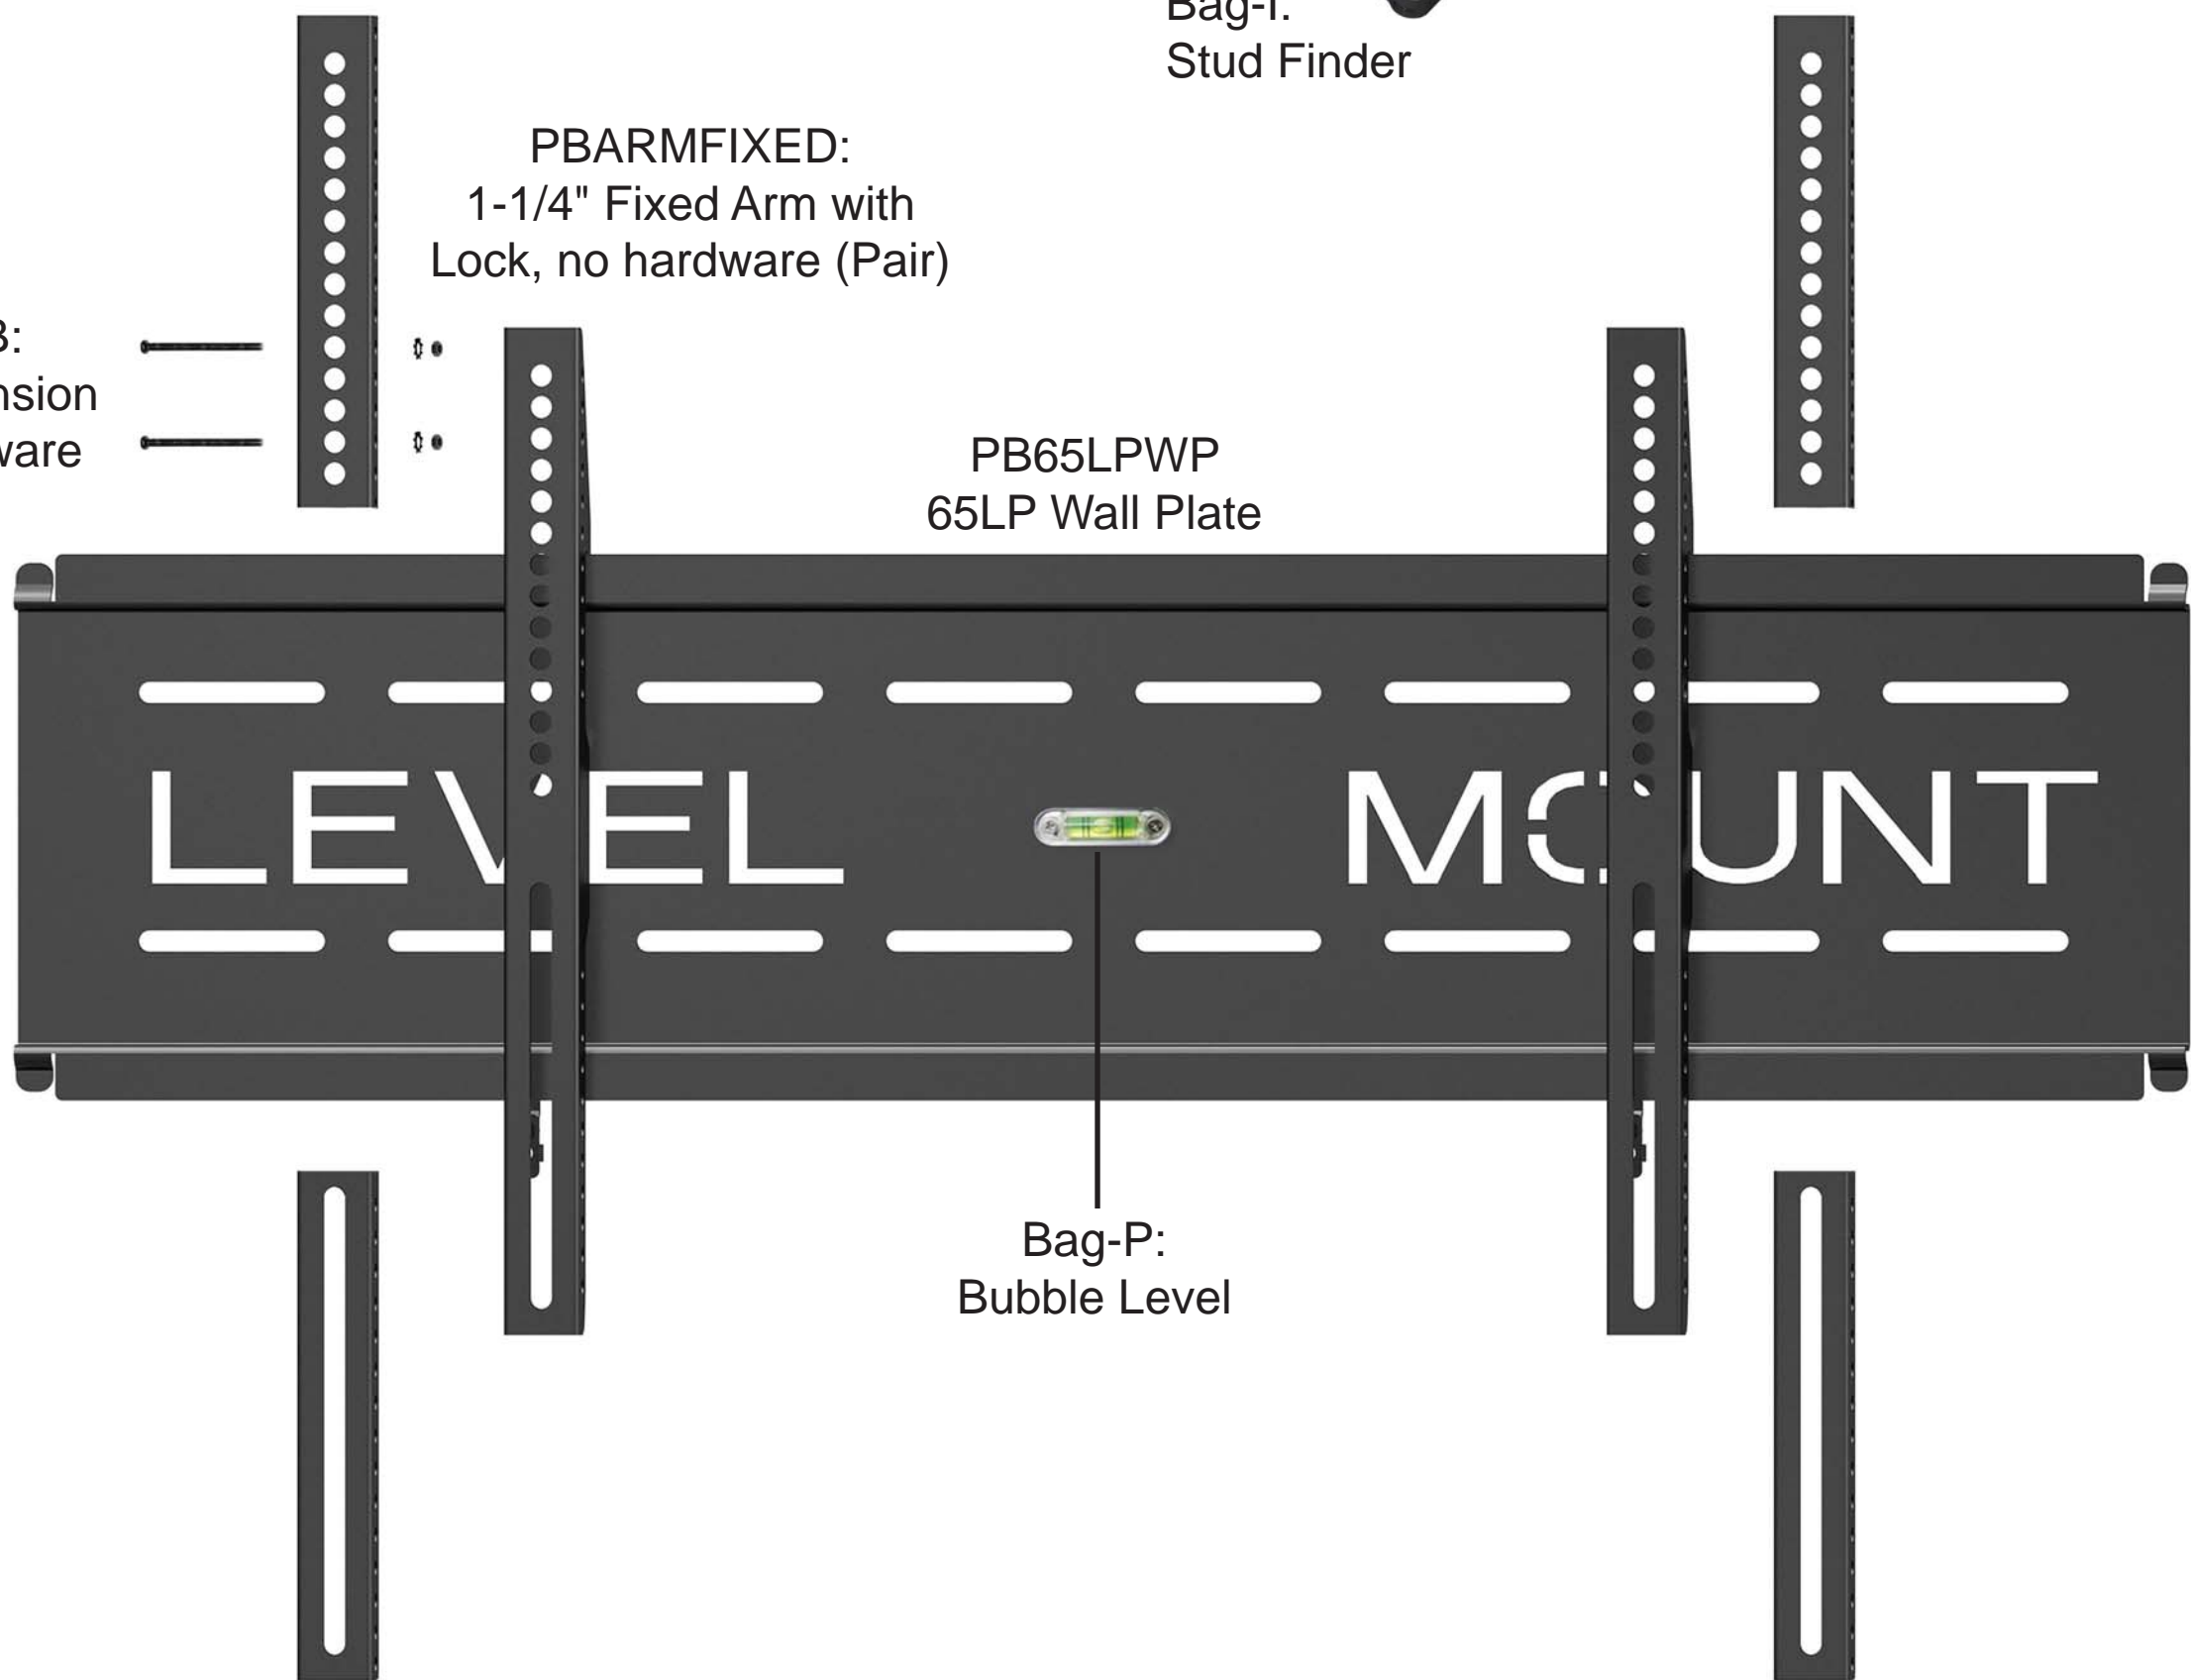

DC65LP, EL65F-08, LM65LP

PBARMX125:
Upper and Lower arm extensions for
1-1/4" fixed arm with hardware

Bag-I:
Stud Finder

PBARMFIXED:
1-1/4" Fixed Arm with
Lock, no hardware (Pair)

Bag-7-B:
Black Extension
Arm Hardware

PB65LPWP
65LP Wall Plate

Bag-P:
Bubble Level

Bag-1-B: M4 Hardware
to attach arms to TV

Bag-2-B: M5 Hardware
to attach arms to TV

Bag-3-B: M6 Hardware
to attach arms to TV

Bag-4-B: M8 Hardware
to attach arms to TV

Bag-5-B: Spacers and
Washers

Bag-6-B: Hardware to attach mount to wall