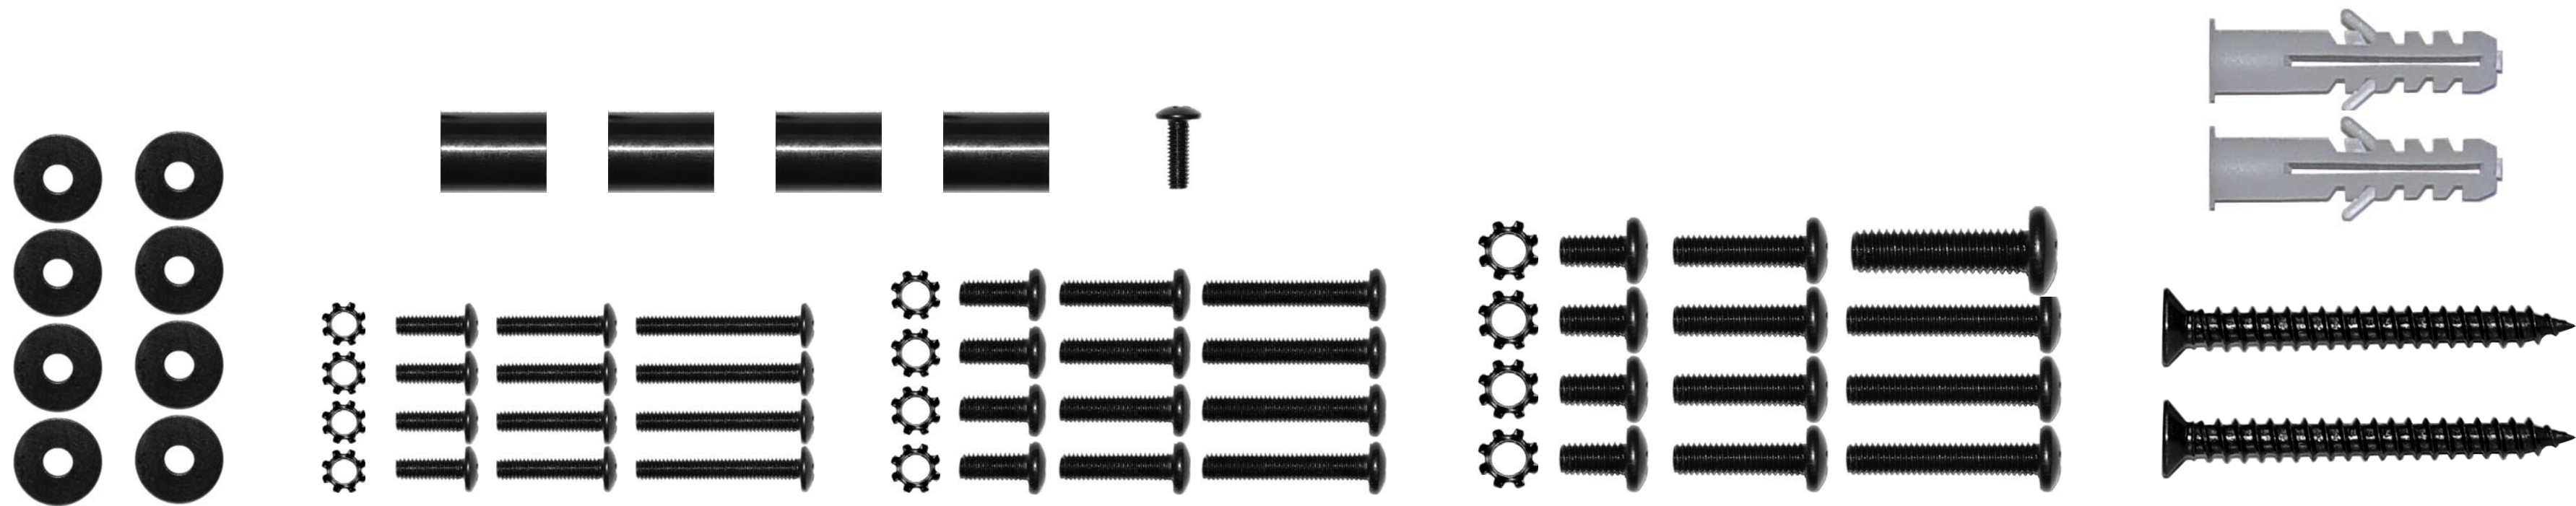

Bag-A-B:
Plastic Wall Plate Clip
for single stud mounts

ELWP2B: Small Single
Stud Wall Plate with
2 Screws in Black

Bag-I:
Stud Finder

Bag-JS-1-B: Hardware for Small Mounts

ELMBA8: Mini-Bayonet Arm for Small Single Stud Mounts with hardware – Slot designed to accommodate up to M8 bolt.
Note: Does NOT include any M8 Bolts.

BAYHW:
Hardware for
single stud bayonets