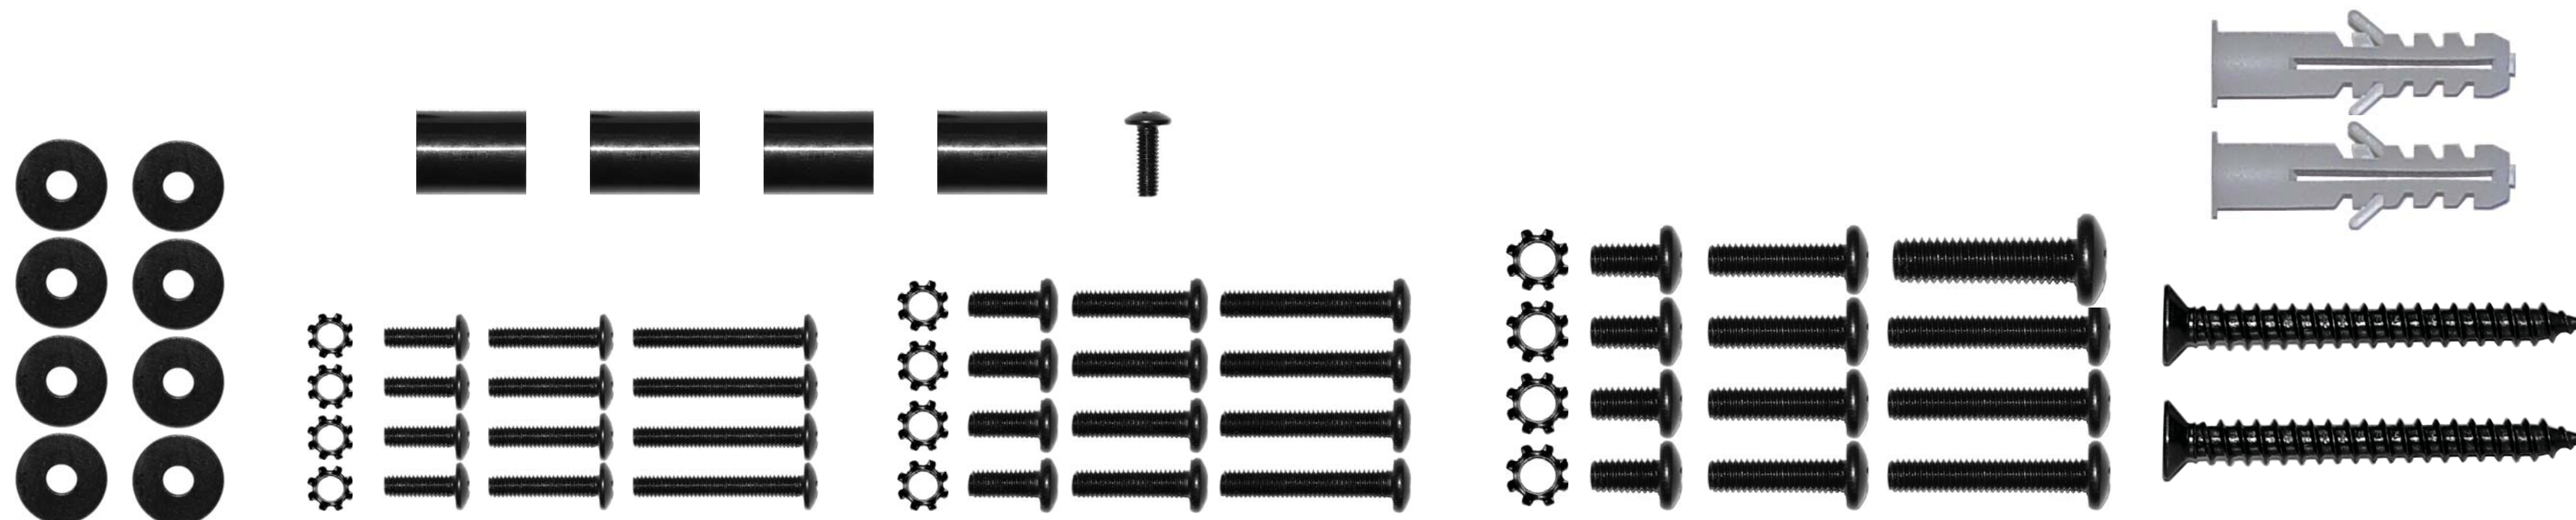

Bag-JS-1-B: Hardware for Small Mounts

ELMBA8: Mini-Bayonet Arm for Small Single Stud Mounts with hardware – Slot designed to accommodate up to M8 bolt.
 Note: Does NOT include any M8 Bolts.

BAYHW: Hardware for single stud bayonets