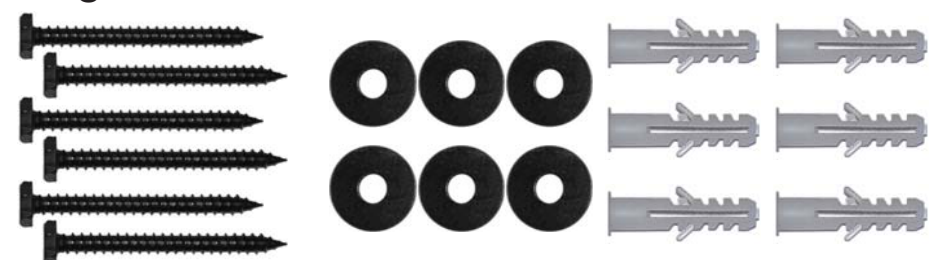

DC50T, ELTP-07, LM50T

PTARMTLT-B:
Tilt Arms with
Extensions,
pair - Black

Bag-I:
Stud Finder

PB50TWP:
50T Wall Plate

Bag-P
Bubble Level

Bag-1-B: M4 Hardware
to attach arms to TV

Bag-2-B: M5 Hardware
to attach arms to TV

Bag-3-B: M6 Hardware
to attach arms to TV

Bag-4-B: M8 Hardware
to attach arms to TV

Bag-5-B: Spacers and
Washers

Bag-6-B: Hardware to attach mount to wall

SMHEXW: Hex Wrench

ALLENWREN:
Allen Wrench