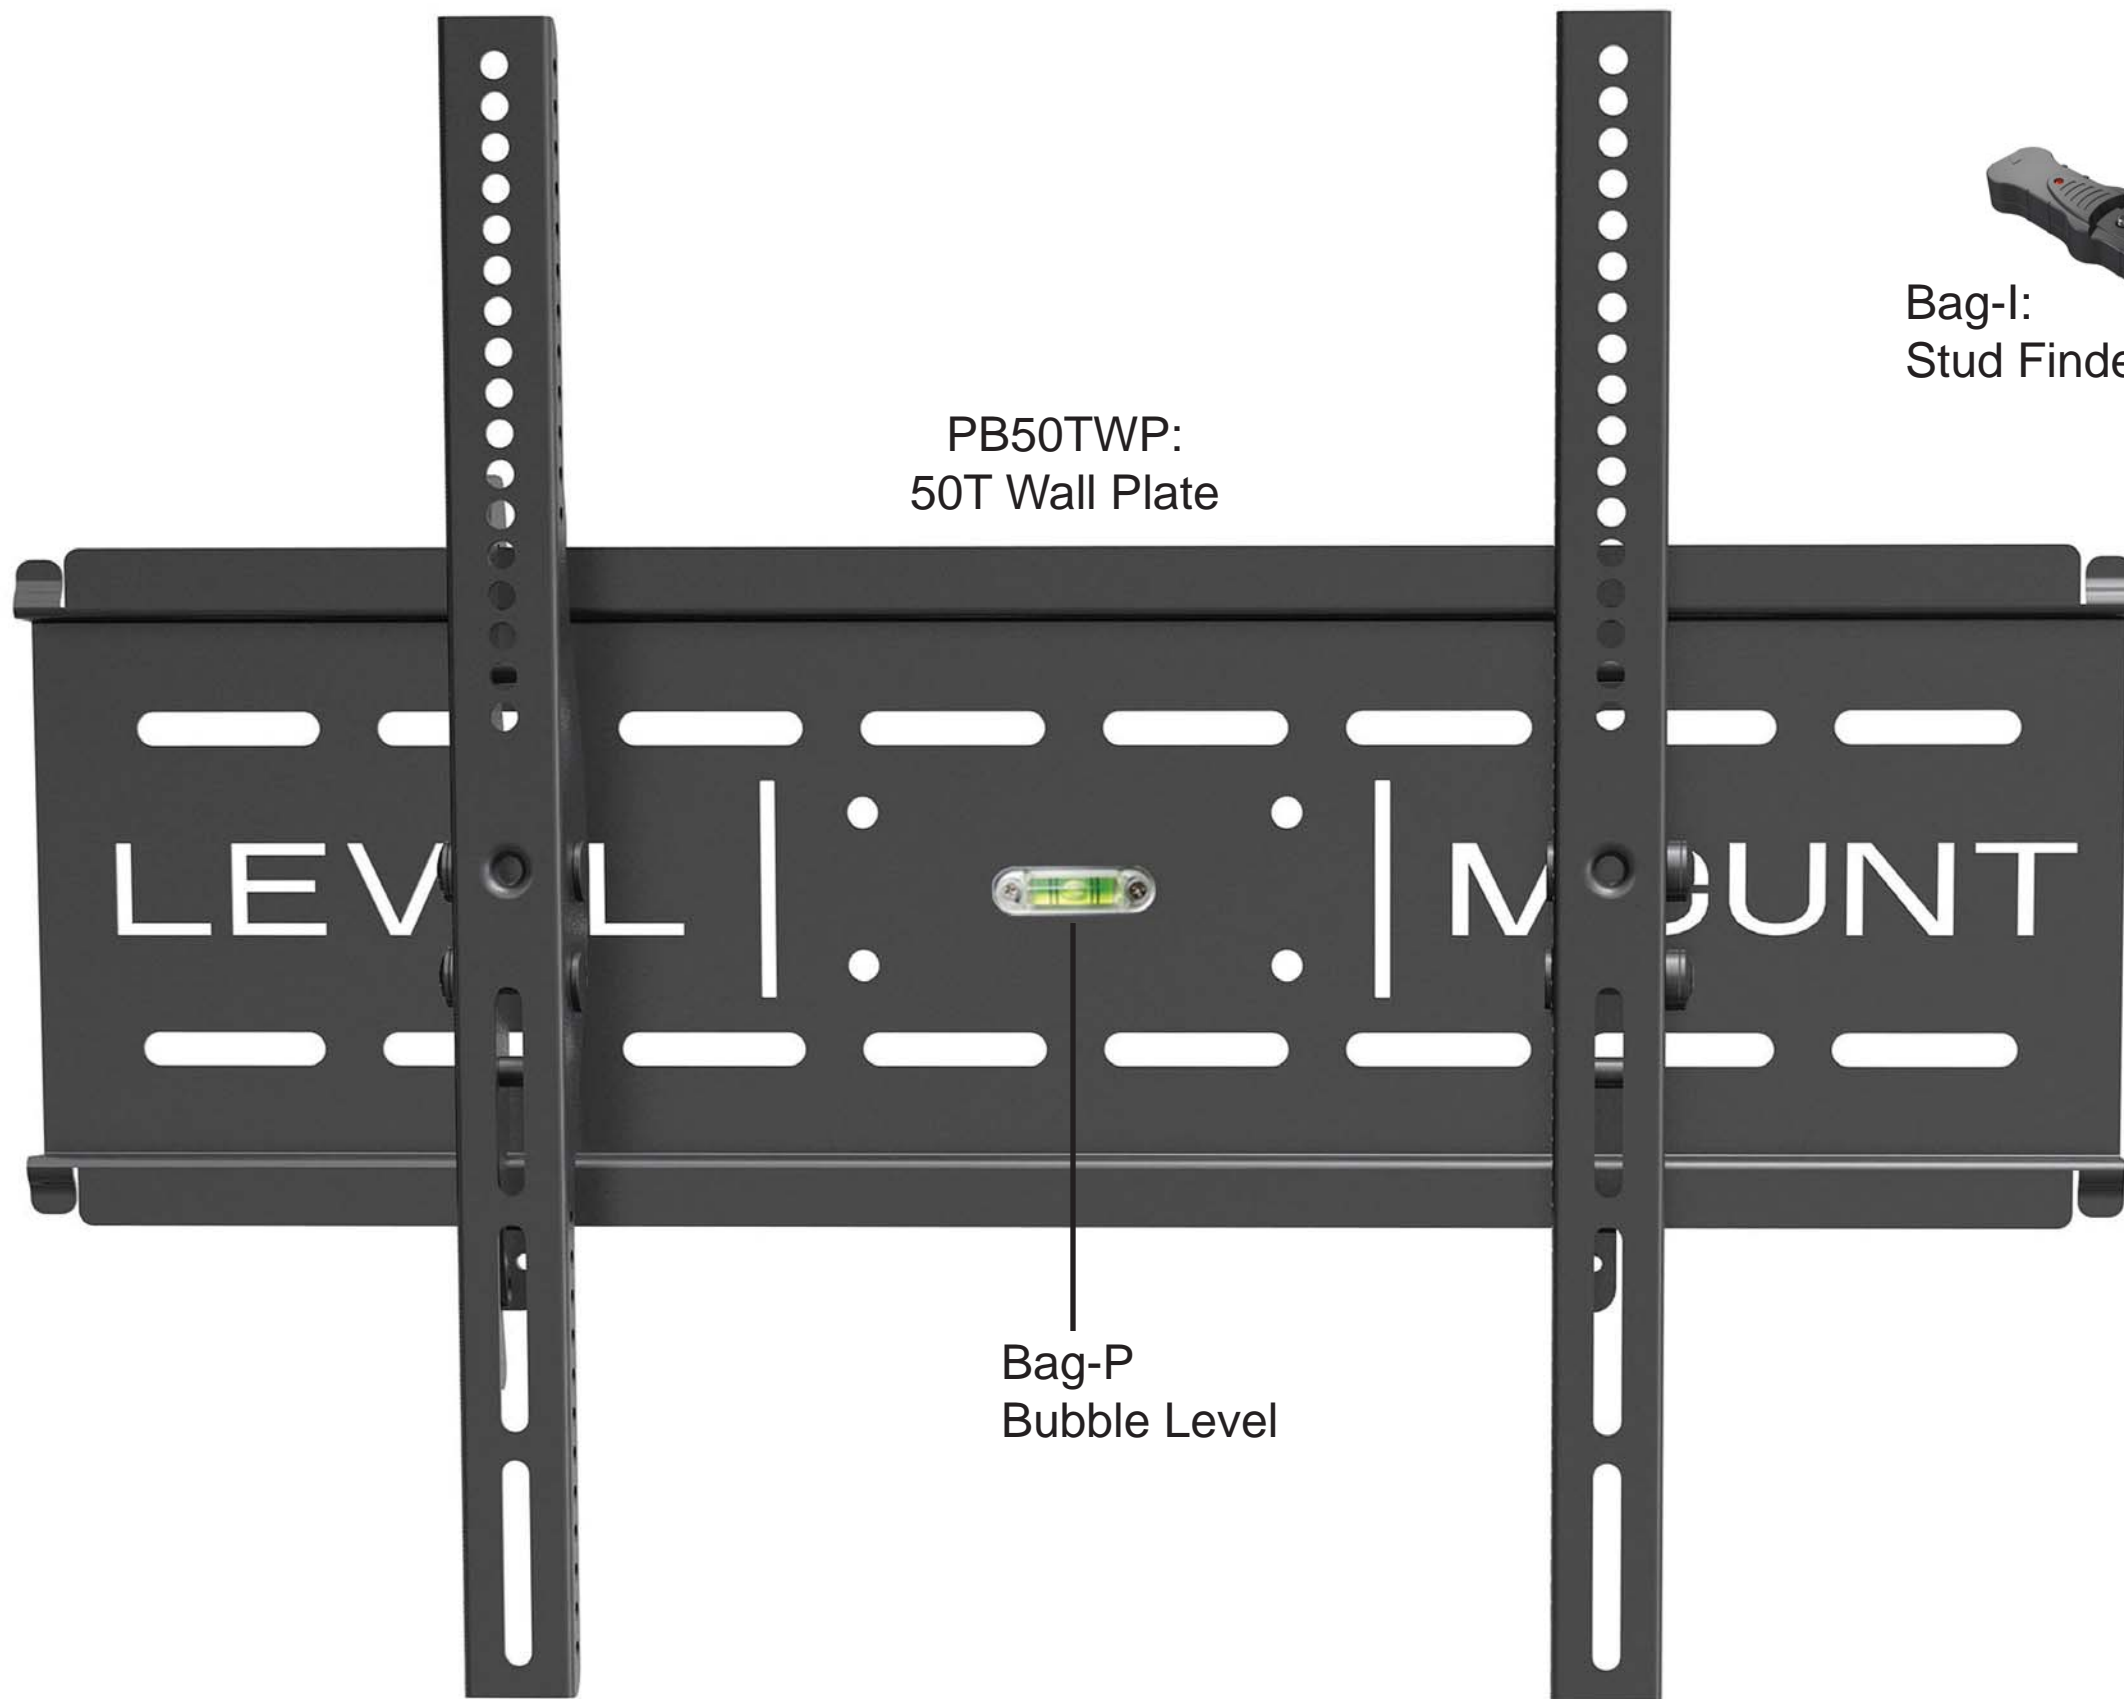

DC50T, ELTP-07, LM50T

PTARMTLT-B:
Tilt Arms with
Extensions,
pair - Black

Bag-I:
Stud Finder

PB50TWP:
50T Wall Plate

Bag-P
Bubble Level

Bag-1-B: M4 Hardware
to attach arms to TV

Bag-2-B: M5 Hardware
to attach arms to TV

Bag-3-B: M6 Hardware
to attach arms to TV

Bag-4-B: M8 Hardware
to attach arms to TV

Bag-5-B: Spacers and
Washers

Bag-6-B: Hardware to attach mount to wall

SMHEXW: Hex Wrench

ALLENWREN:
Allen Wrench